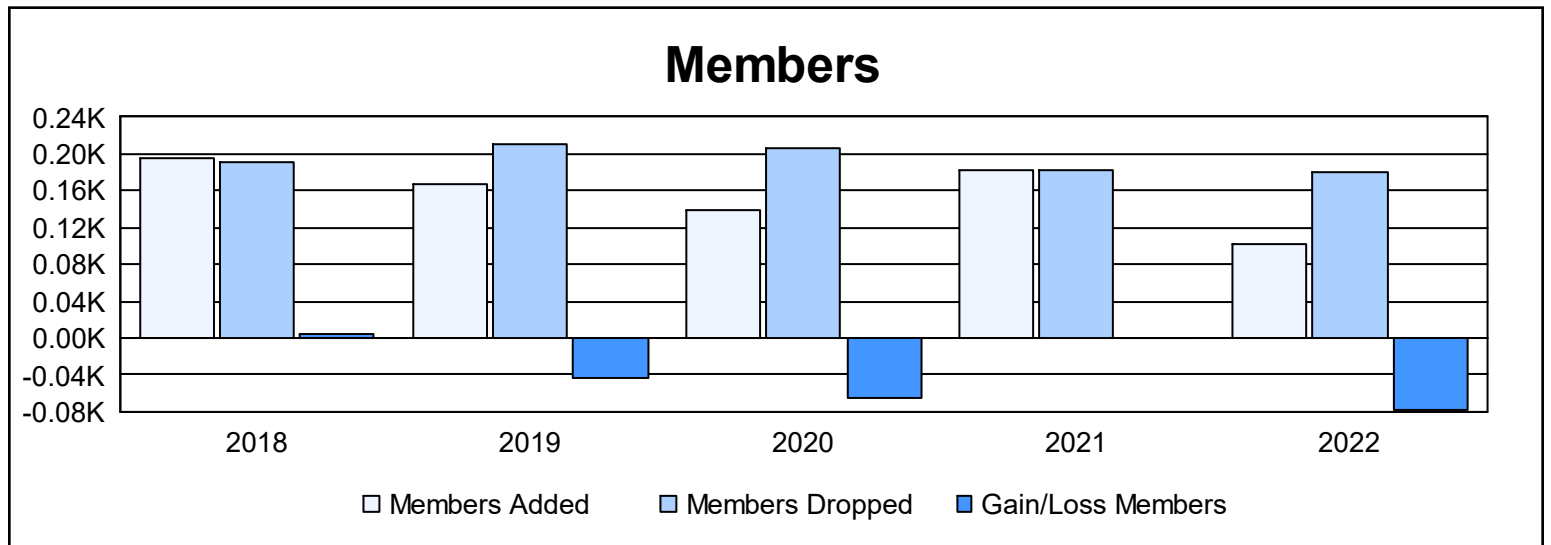

Year	New Clubs	Dropped Clubs	Gain/ Loss Clubs	New Members	Charter Members	Reinstate Members	Transfer Members	Total Member Added	Total Members Dropped	Gain/ Loss Members
2017-2018	1	0	1	157	23	6	10	196	191	5
2018-2019	0	0	0	148	2	4	13	167	211	-44
2019-2020	1	1	0	103	27	2	8	140	206	-66
2020-2021	2	1	1	102	56	15	10	183	182	1
2021-2022	0	1	-1	94	1	3	4	102	181	-79
<b>Average</b>	<b>1</b>	<b>1</b>	<b>0</b>	<b>121</b>	<b>22</b>	<b>6</b>	<b>9</b>	<b>158</b>	<b>194</b>	<b>-37</b>

### Membership Composition June 2022 Cumulative