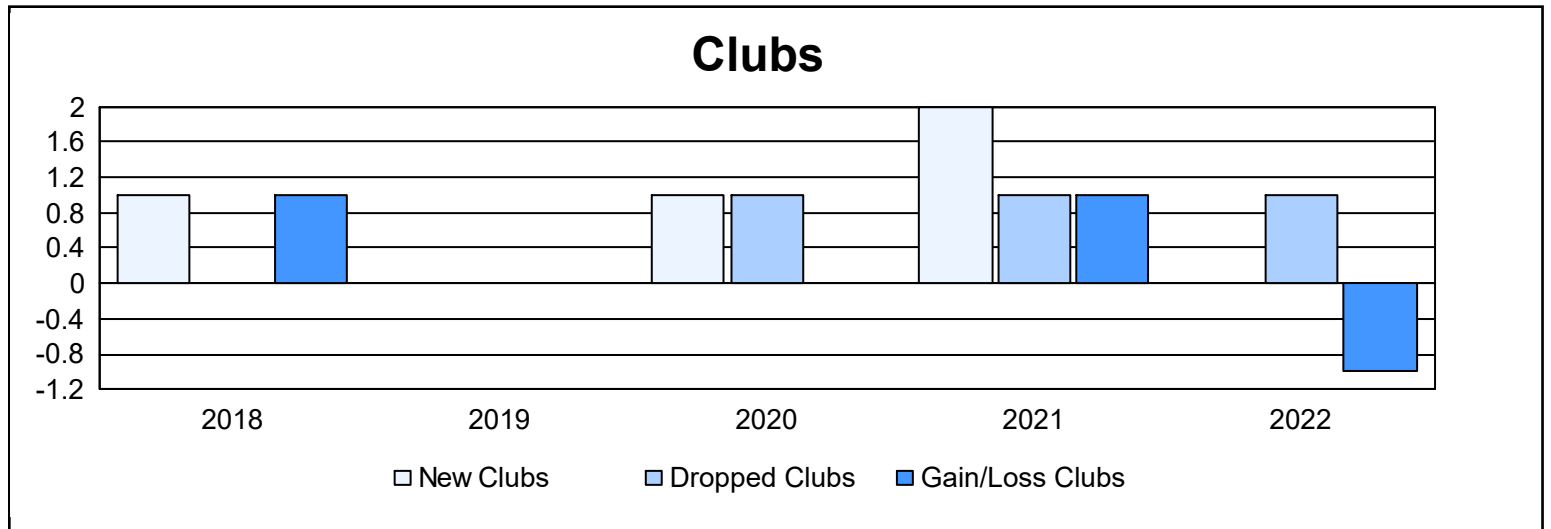

Year	New Clubs	Dropped Clubs	Gain/ Loss Clubs	New Members	Charter Members	Reinstate Members	Transfer Members	Total Member Added	Total Members Dropped	Gain/ Loss Members
2017-2018	1	0	1	157	23	6	10	196	191	5
2018-2019	0	0	0	148	2	4	13	167	211	-44
2019-2020	1	1	0	103	27	2	8	140	206	-66
2020-2021	2	1	1	102	56	15	10	183	182	1
2021-2022	0	1	-1	94	1	3	4	102	181	-79
<b>Average</b>	<b>1</b>	<b>1</b>	<b>0</b>	<b>121</b>	<b>22</b>	<b>6</b>	<b>9</b>	<b>158</b>	<b>194</b>	<b>-37</b>

### Membership Composition June 2022 Cumulative